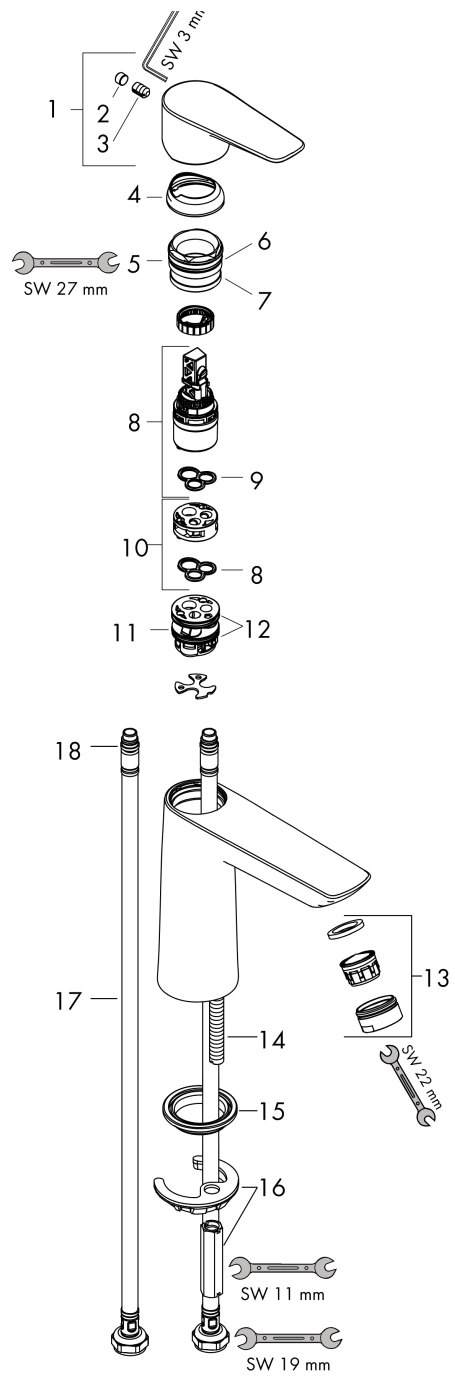

Talis E
Single lever basin mixer 110 with push-open waste set
 Finish: **Chrome** Article Number: **71711000**

Description

product features

- consists of: single lever basin mixer, waste set
- ComfortZone 110
- projection: 112 mm
- spout height: 104 mm
- spray type: normal spray
- maximum flow rate at 3 bar: 5 l/min
- ceramic cartridge
- temperature limitation adjustable
- suitable for continuous flow water heaters
- push-open waste set G 1¼
- material waste set: metal
- connection type: G ¾ connections
- connection dimension: DN15

Technology

Product image

Scale drawing

Talis E
Single lever basin mixer 110 with push-open waste set
 Finish: **Chrome** Article Number: **71711000**

Flowchart

Talis E
Single lever basin mixer 110 with push-open waste set
 Finish: **Chrome** Article Number: **71711000**

Exploded Drawing

Year of production: >05/17

Talis E
Single lever basin mixer 110 with push-open waste set
 Finish: **Chrome** Article Number: **71711000**

Spare part list

Year of production: >05/17

Pos.	Description	Article Number	Price	PU
1	handle	92687000	€ 45,82	1
2	screw cover	95704000	€ 3,33	1
3	hollow set screw M6x10 DIN 916	96029000	€ 3,33	1
4	flange	92625000	€ 28,92	1
5	nut	92689000	€ 22,97	1
6	O-ring 25x1,5	98146000	€ 3,33	1
7	O-ring 27x1,5	92527000	€ 11,66	1
8	cartridge, assy	97685000	€ 58,67	1
9	seal	98865000	€ 28,92	1
10	adapter for cartridge	92628000	€ 18,80	1
11	adapter for cartridge	98866000	€ 28,92	1
12	O-ring 23x2	98398000	€ 3,33	1
13	aerator M24x1 (5 l/min)	13185000	-	1
14	screw M8 x 68	97736000	€ 5,36	1
15	seal	97608000	€ 5,36	1
16	fixing set	96016000	€ 28,92	1
17	connection hose 450 mm M8x0,75 G3/8	97206000	€ 28,92	1
18	O-ring 6,6x1,6	93019000	€ 3,33	1
a	push-open waste set	50100000	-	1