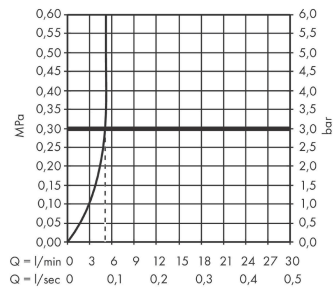

Talis E
Single lever basin mixer 110 with push-open waste set
 Finish: **Chrome** Article Number: **71711000**

Description

product features

- consists of: single lever basin mixer, waste set
- ComfortZone 110
- projection: 112 mm
- spout height: 104 mm
- spray type: normal spray
- maximum flow rate at 3 bar: 5 l/min
- ceramic cartridge
- temperature limitation adjustable
- suitable for continuous flow water heaters
- push-open waste set G 1¼
- material waste set: metal
- connection type: G ¾ connections
- connection dimension: DN15

Technology

Product image

Scale drawing

Talis E
Single lever basin mixer 110 with push-open waste set
 Finish: **Chrome** Article Number: **71711000**

Flowchart

Talis E
Single lever basin mixer 110 with push-open waste set
 Finish: **Chrome** Article Number: **71711000**

Exploded Drawing

Year of production: >05/17

Talis E
Single lever basin mixer 110 with push-open waste set
 Finish: **Chrome** Article Number: **71711000**

Spare part list

Year of production: >05/17

Pos.	Description	Article Number	Price	PU
1	handle	92687000	€ 45,82	1
2	screw cover	95704000	€ 3,33	1
3	hollow set screw M6x10 DIN 916	96029000	€ 3,33	1
4	flange	92625000	€ 28,92	1
5	nut	92689000	€ 22,97	1
6	O-ring 25x1,5	98146000	€ 3,33	1
7	O-ring 27x1,5	92527000	€ 11,66	1
8	cartridge, assy	97685000	€ 58,67	1
9	seal	98865000	€ 28,92	1
10	adapter for cartridge	92628000	€ 18,80	1
11	adapter for cartridge	98866000	€ 28,92	1
12	O-ring 23x2	98398000	€ 3,33	1
13	aerator M24x1 (5 l/min)	13185000	-	1
14	screw M8 x 68	97736000	€ 5,36	1
15	seal	97608000	€ 5,36	1
16	fixing set	96016000	€ 28,92	1
17	connection hose 450 mm M8x0,75 G3/8	97206000	€ 28,92	1
18	O-ring 6,6x1,6	93019000	€ 3,33	1
a	push-open waste set	50100000	-	1