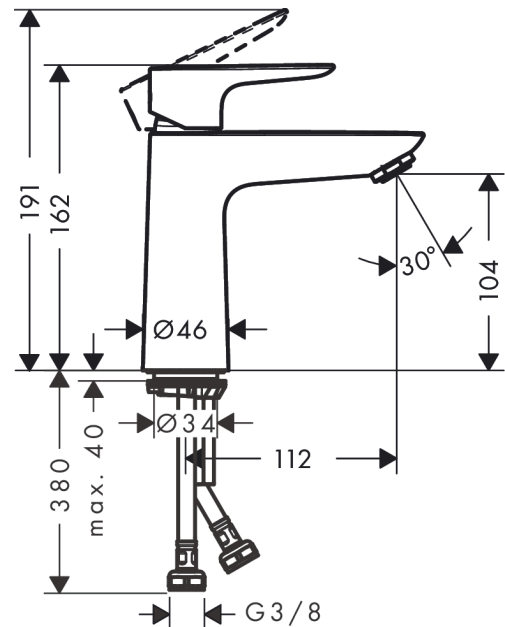

Talis E
Single lever basin mixer 110 with push-open waste set
 Finish: **Chrome** Article Number: **71711000**

Description

product features

- consists of: single lever basin mixer, waste set
- ComfortZone 110
- projection: 112 mm
- spout height: 104 mm
- spray type: normal spray
- maximum flow rate at 3 bar: 5 l/min
- ceramic cartridge
- temperature limitation adjustable
- suitable for continuous flow water heaters
- push-open waste set G 1¼
- material waste set: metal
- connection type: G ¾ connections
- connection dimension: DN15

Technology

Product image

Scale drawing

Talis E
Single lever basin mixer 110 with push-open waste set
 Finish: **Chrome** Article Number: **71711000**

Flowchart

Talis E
Single lever basin mixer 110 with push-open waste set
 Finish: **Chrome** Article Number: **71711000**

Exploded Drawing

Year of production: >05/17

Talis E
Single lever basin mixer 110 with push-open waste set
 Finish: **Chrome** Article Number: **71711000**

Spare part list

Year of production: >05/17

Pos.	Description	Article Number	Price	PU
1	handle	92687000	€ 45,82	1
2	screw cover	95704000	€ 3,33	1
3	hollow set screw M6x10 DIN 916	96029000	€ 3,33	1
4	flange	92625000	€ 28,92	1
5	nut	92689000	€ 22,97	1
6	O-ring 25x1,5	98146000	€ 3,33	1
7	O-ring 27x1,5	92527000	€ 11,66	1
8	cartridge, assy	97685000	€ 58,67	1
9	seal	98865000	€ 28,92	1
10	adapter for cartridge	92628000	€ 18,80	1
11	adapter for cartridge	98866000	€ 28,92	1
12	O-ring 23x2	98398000	€ 3,33	1
13	aerator M24x1 (5 l/min)	13185000	-	1
14	screw M8 x 68	97736000	€ 5,36	1
15	seal	97608000	€ 5,36	1
16	fixing set	96016000	€ 28,92	1
17	connection hose 450 mm M8x0,75 G3/8	97206000	€ 28,92	1
18	O-ring 6,6x1,6	93019000	€ 3,33	1
a	push-open waste set	50100000	-	1